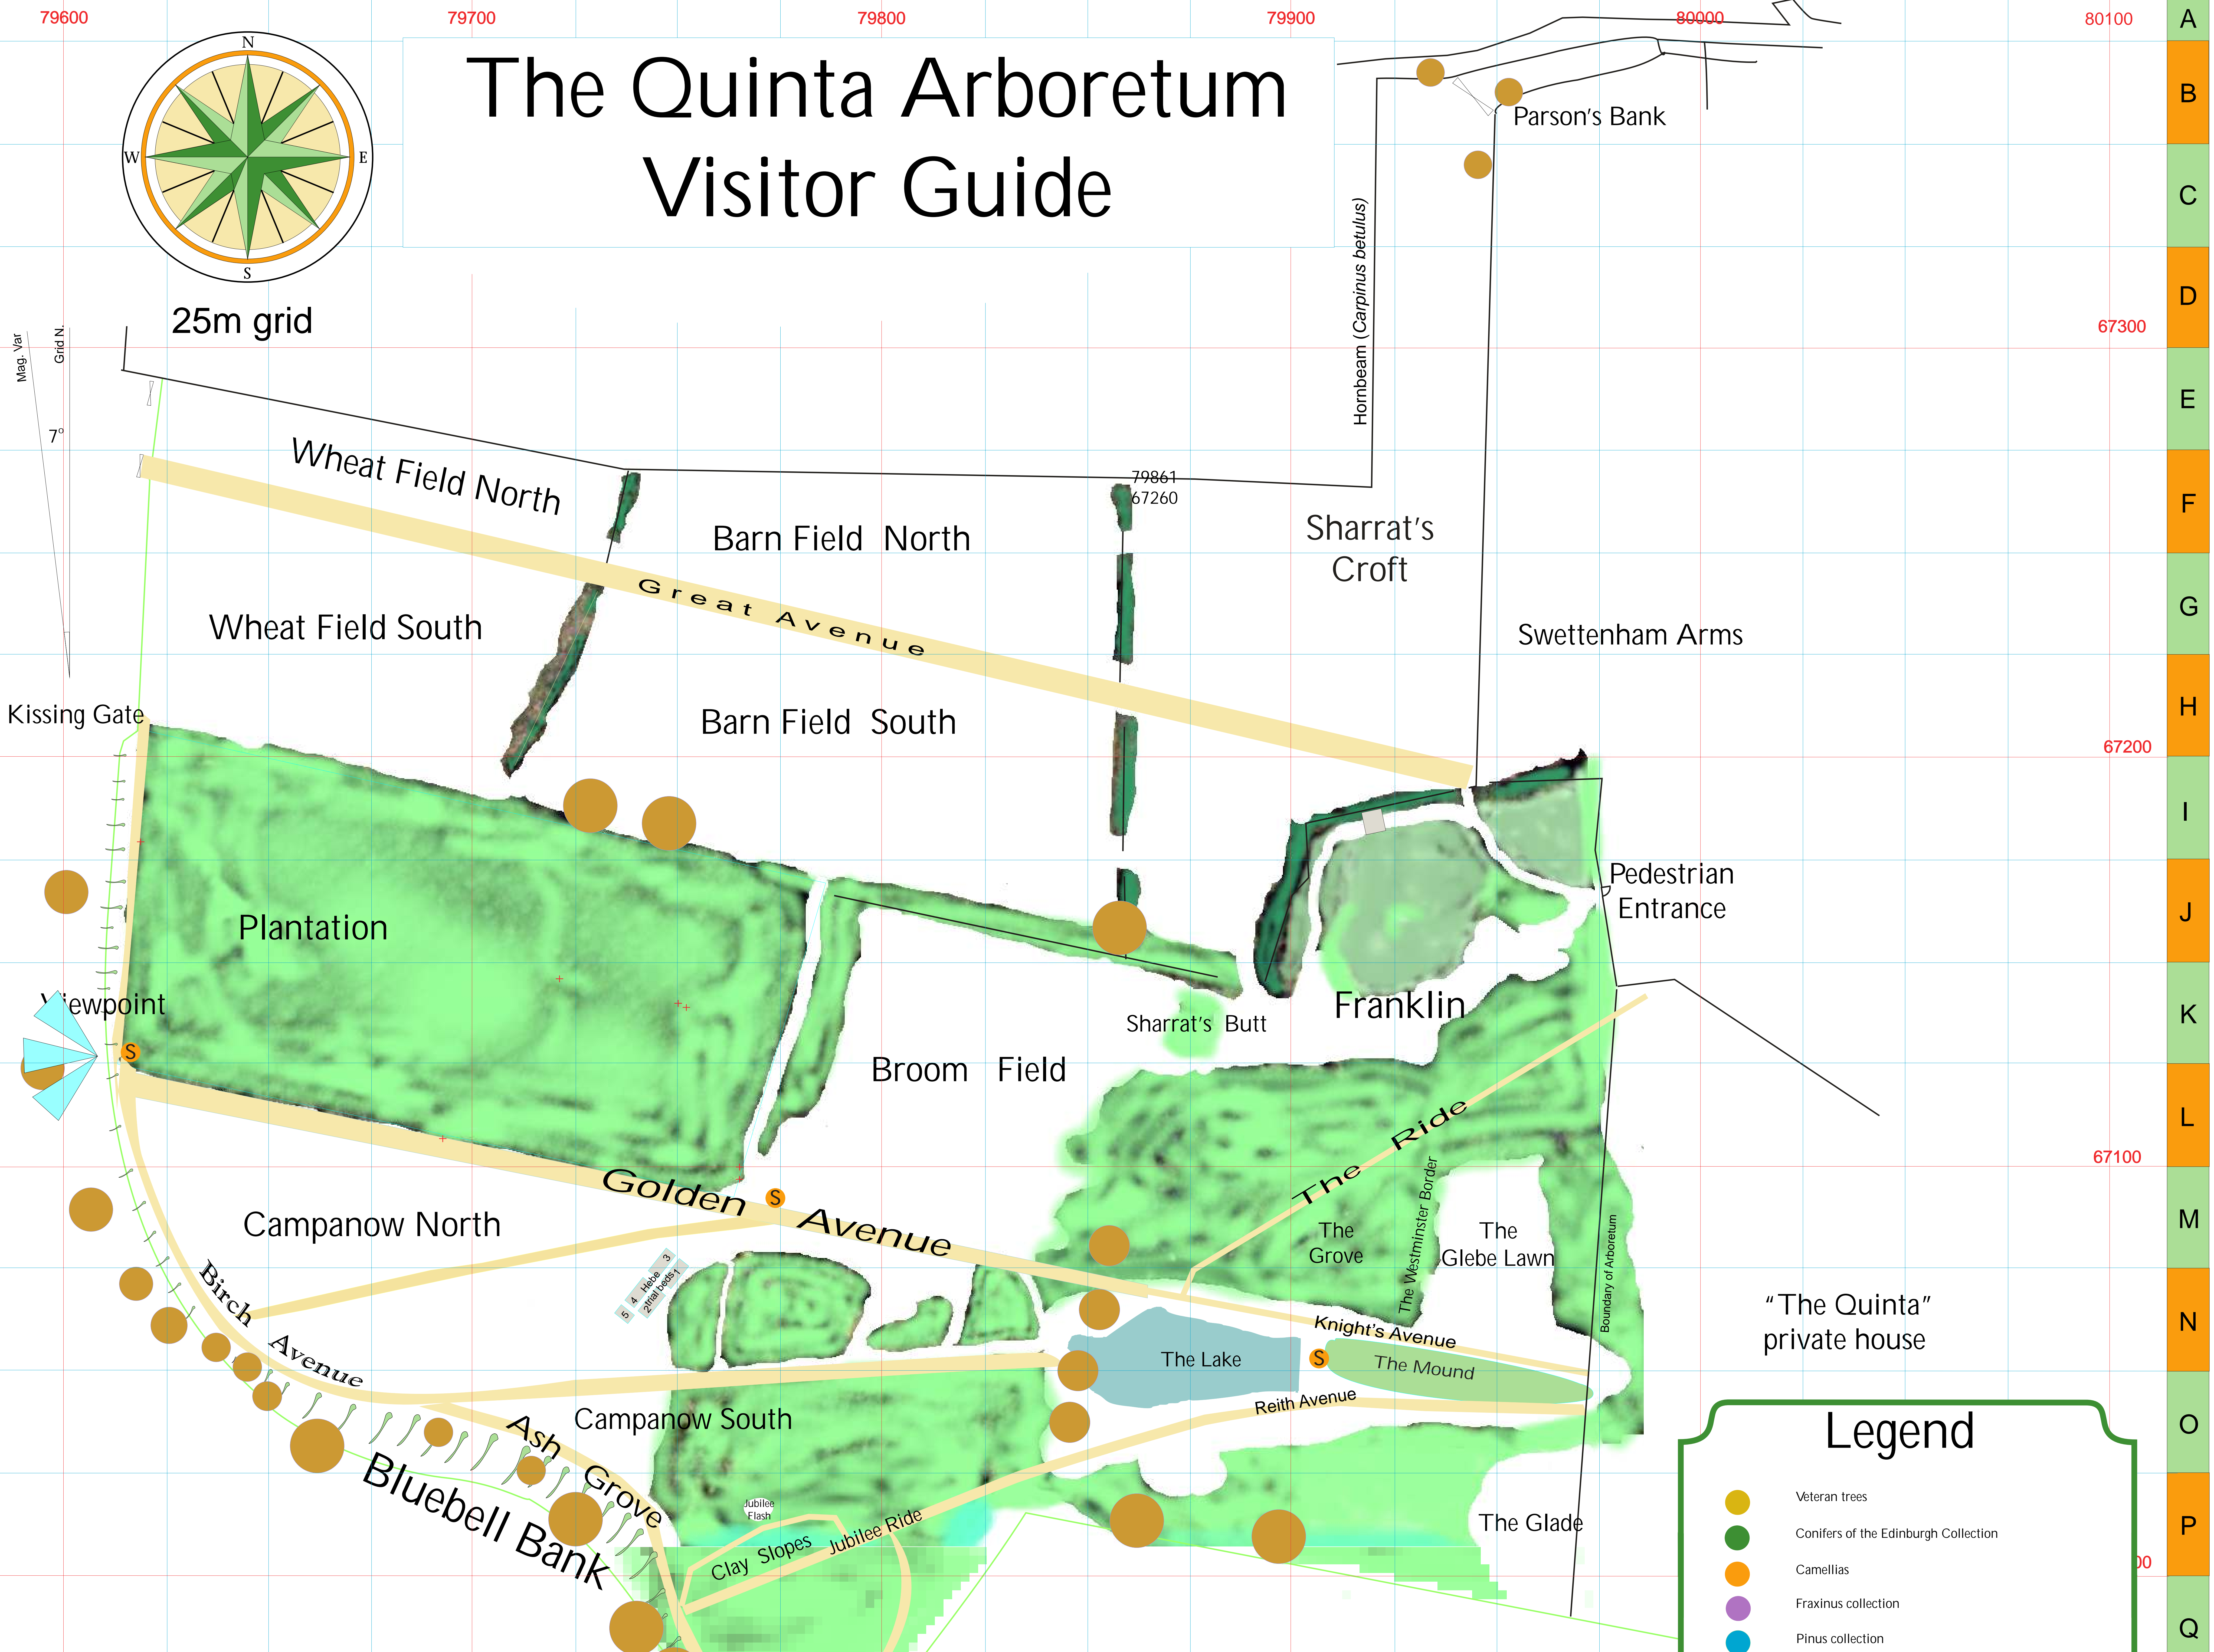

The Quinta Arboretum Visitor Guide

25m grid

Legend

- Veteran trees
- Conifers of the Edinburgh Collection
- Camellias
- Fraxinus collection
- Pinus collection
- Quercus collection

"The Quinta" private house

Boundary of Arboretum

The Westminster Border

The Ride

The Lake

The Mound

The Glade

Pedestrian Entrance

Swettenham Arms

Golden Avenue

Birch Avenue

Ash Grove

Bluebell Bank

Clay Slopes

Jubilee Ride

Wheat Field North

Wheat Field South

Kissing Gate

Viewpoint

Sharrat's Butt

Franklin

The Grove

The Glebe Lawn

The Mound

Reith Avenue